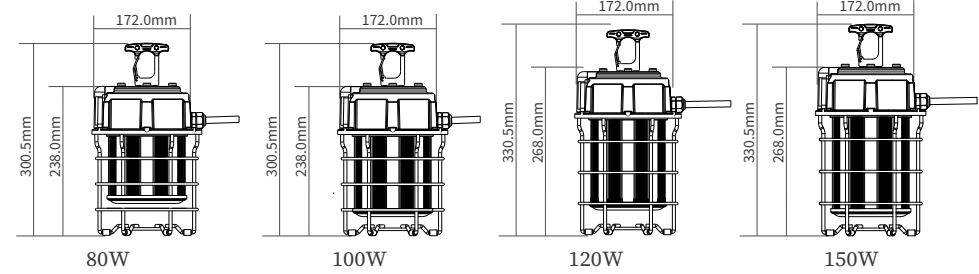

YL-WL18 series

Security chain
Can be locked on the cage to prevent falling.

Humanized Portable handle
Total stainless steel, corrosion resistance.

The black part is the socket, another light can be plugged in to form a string light.