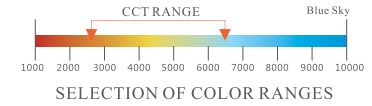

YL-WL18 series