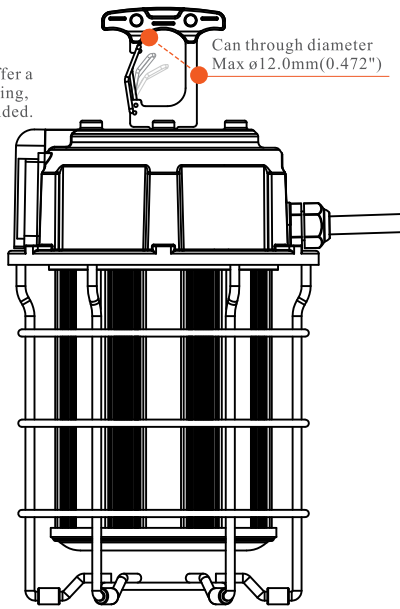

Can through diameter  
Max  $\phi 24.5\text{mm}$ (1")

Work Lamp are easy to install and offer a flexible solution for temporary lighting. Ceiling installation is not recommended.

Can through diameter  
Max  $\phi 12.0\text{mm}$ (0.472")