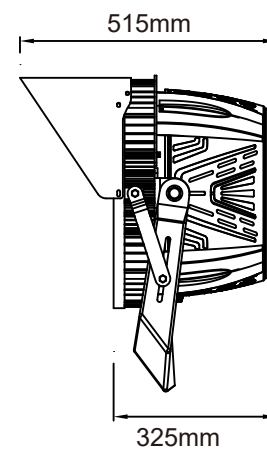

LED SPORTS LIGHT

HL-SP06-750WVCT-AXX

Specifications

Optical Data

Wattage	750W
LED Type	OSRAM
Efficiency	130LM/W
Luminous Flux	97,500LM
CCT	3000K/4000K/5000K(Standard) /5700K/6500K
Beam Angle	15°/20°/25°/40°/60°/80°
CRI	>70Ra
System Efficiency	>90%

IP Rating	IP66
Lifetime(L70 Standard)	50,000 hours
Heat Radiator	die-cast aluminum
Lens Material	PC
Carton Dimensions	1000mm x 1000mm x 1000mm
Gross Weight	32.5kg
Fixture Dimension	520mm x 635mm x 325mm
Net Weight	27kg