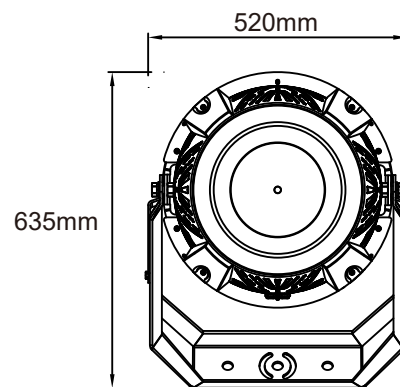

LED SPORTS LIGHT

HL-SP06-750WVCT-AXX

Specifications

Optical Data

Wattage	750W
LED Type	OSRAM
Efficiency	130LM/W
Luminous Flux	97,500LM
CCT	3000K/4000K/5000K(Standard) /5700K/6500K
Beam Angle	15°/20°/25°/40°/60°/80°
CRI	>70Ra
System Efficiency	>90%

IP Rating	IP66
Lifetime(L70 Standard)	50,000 hours
Heat Radiator	die-cast aluminum
Lens Material	PC
Carton Dimensions	1000mm x 1000mm x 1000mm
Gross Weight	32.5kg
Fixture Dimension	520mm x 635mm x 325mm
Net Weight	27kg